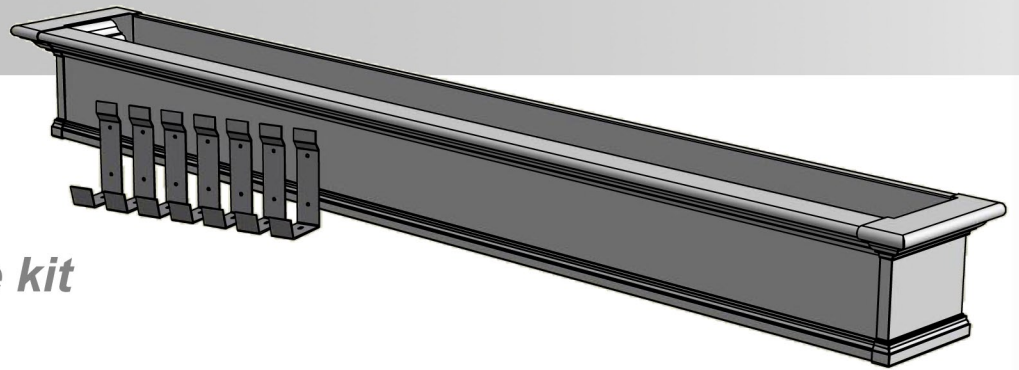

Yorkshire 8ft Window Box

Ready-to-assemble kit

Colour Options: White

Capacity: 25 gallons of soil, 2 gallons of water

Inside Dimensions: 89.3in L x 7.6in W x 8.375in H

Part Weight: 42lbs

Material: Vinyl

Note: 7x steel wall mount brackets included